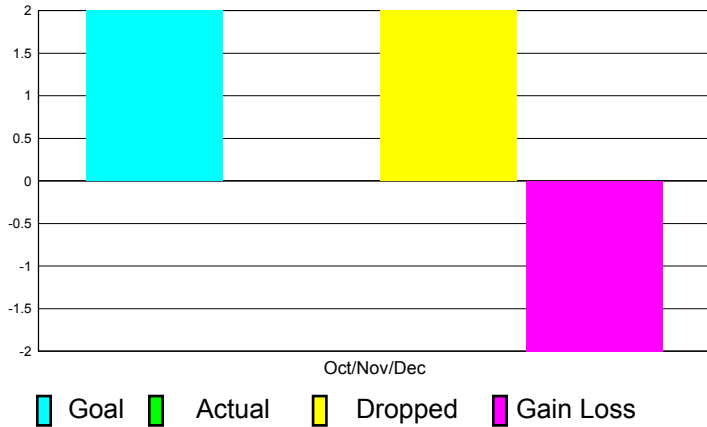

GMT Reports for District (or Undistricted) **District 116 B**

GMT: HOWARD PATRICK LEE

Location: SPAIN

GMT CA: 4

CLUBS

**Club Results
2011-2012**

**Clubs
2010-2011**

Month	New Club Goal	Actual New Clubs	Actual Dropped Clubs	Gain/Loss of Clubs	Gain/Loss of Clubs
Oct/Nov/Dec	2	0	2	-2	-2
Totals	2	0	2	-2	-2

Club Results 2011-2012

Goal, New, Dropped, Gain/Loss

Comparison of Club Gain/Loss

Current Year Compared to the Previous Year

YTD Status Quo Clubs 2010-2011

Status Quo Clubs Compared to Status Quo Members

MEMBERSHIP