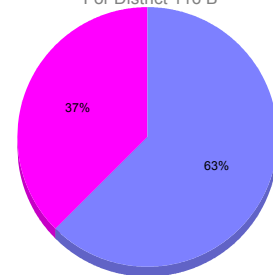

Membership Results 2011-2012

Goal, New, Dropped, Gain/Loss

Comparison of Membership Gain/Loss

Current Year Compared to the Previous Year

Gender Comparison 2010-2011

For District 116 B

Oct/Nov/Dec

■ Male ■ Female