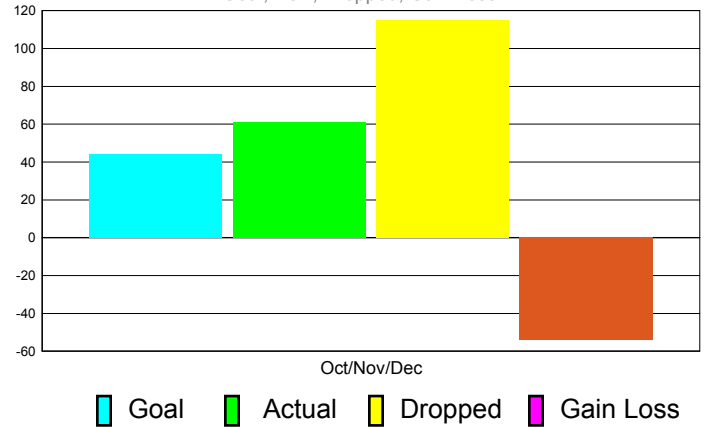

Membership Results 2011-2012

Goal, New, Dropped, Gain/Loss